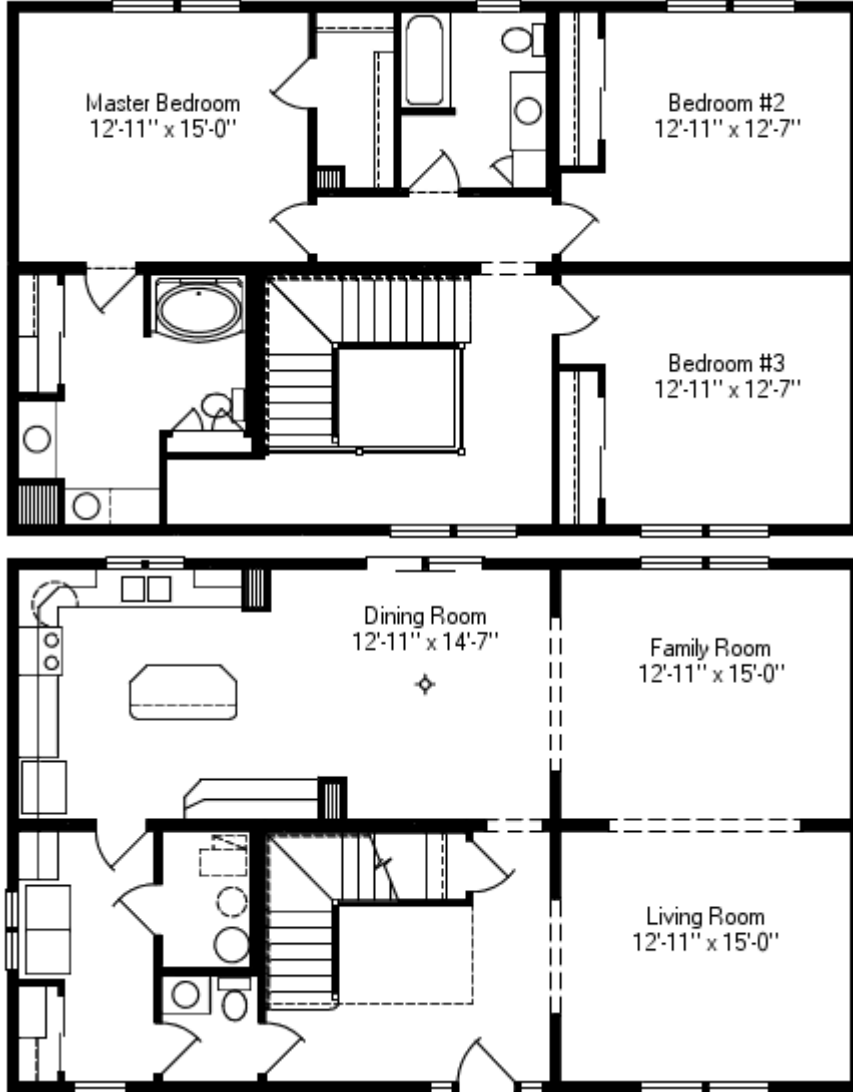

# Saratoga I A.44

Crawl Space 27'-4" x 44', 2318 Sq. Ft. Living Area

## Options

- Crawl Space 27'-4" x 44'
- Standard Master Bath