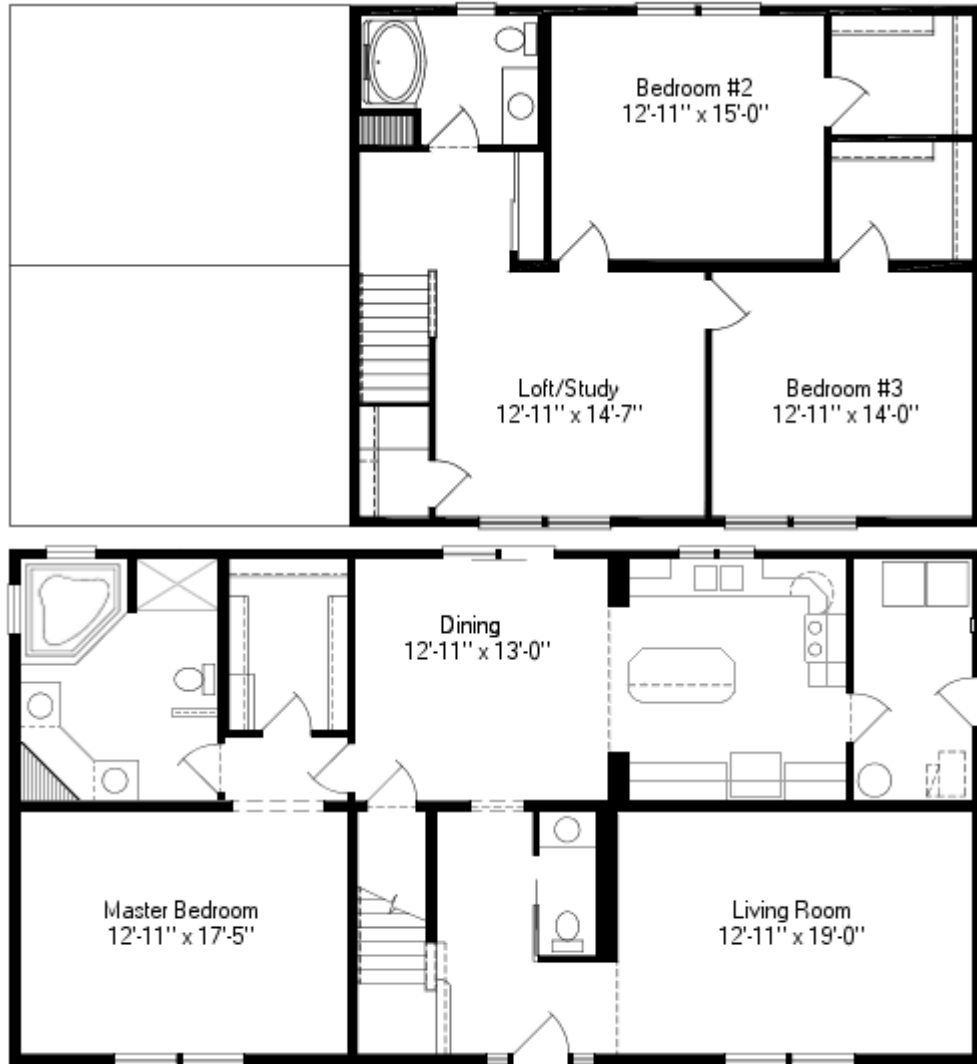

Monticello III E.52

Crawl Space 27'-4" x 52', 2325 Sq. Ft. Living Area

Options

- Crawl Space 27'-4" x 52'
- 2nd Floor - 2 Bedrooms
- Standard Master Bath