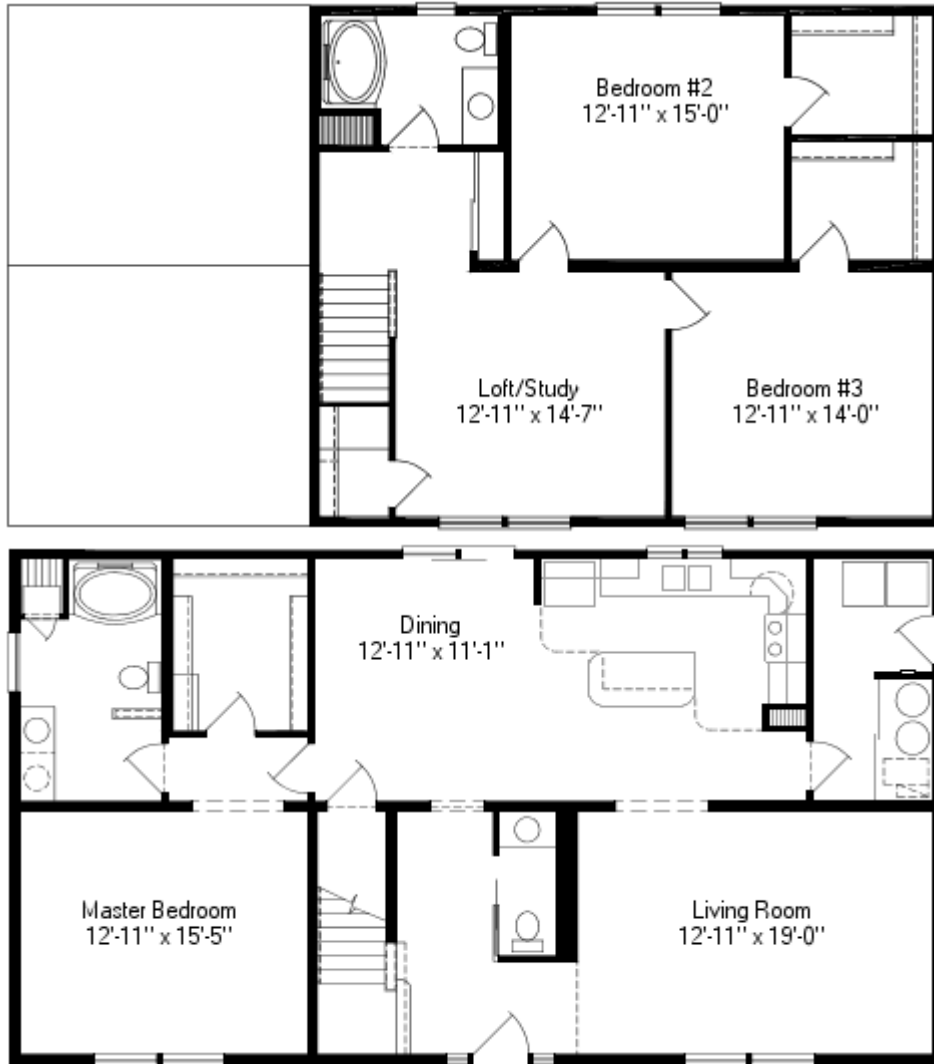

# Monticello II C.50

Crawl Space 27'-4" x 50', 2270 Sq. Ft. Living Area

## Options

- Crawl Space 27'-4" x 50'
- 2nd Floor - 2 Bedrooms
- Standard Master Bath