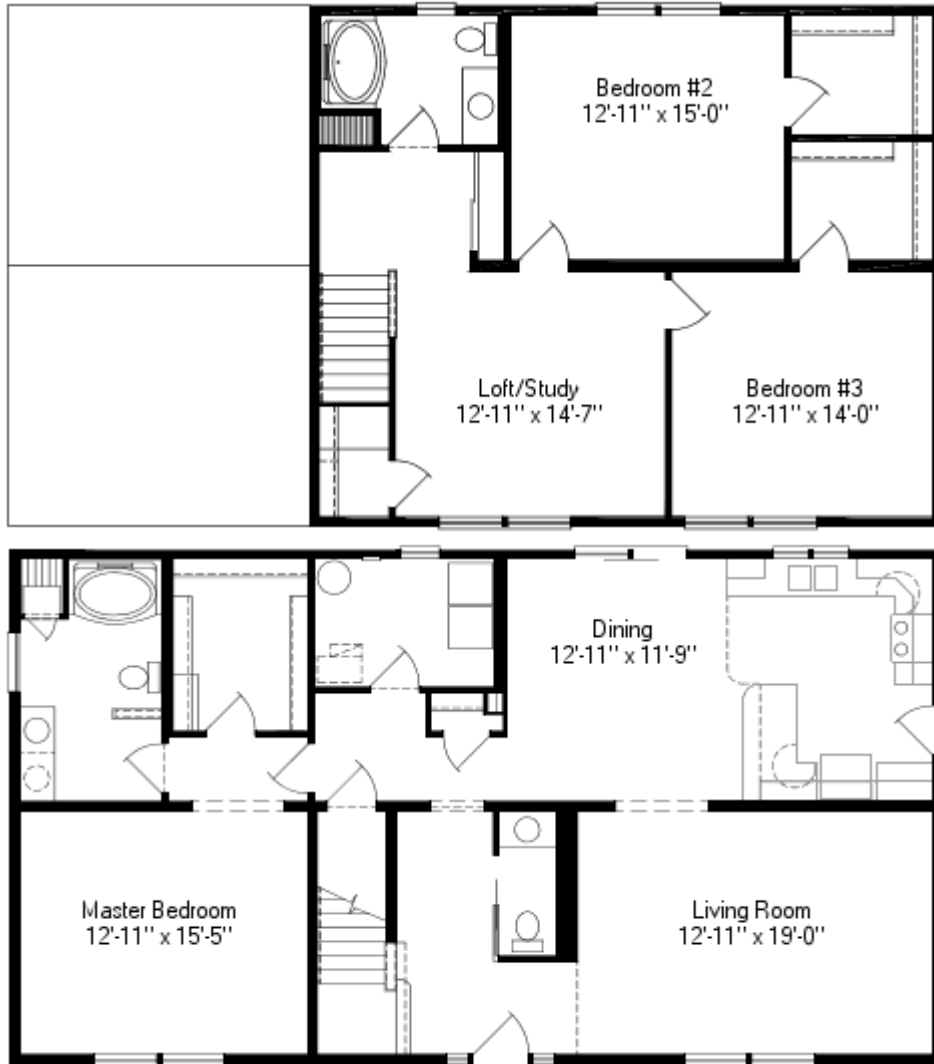

# Monticello | A.50

Crawl Space 27'-4" x 50', 2270 Sq. Ft. Living Area

## Options

- Crawl Space 27'-4" x 50'
- 2nd Floor - 2 Bedrooms
- Standard Kitchen
- Standard Master Bath