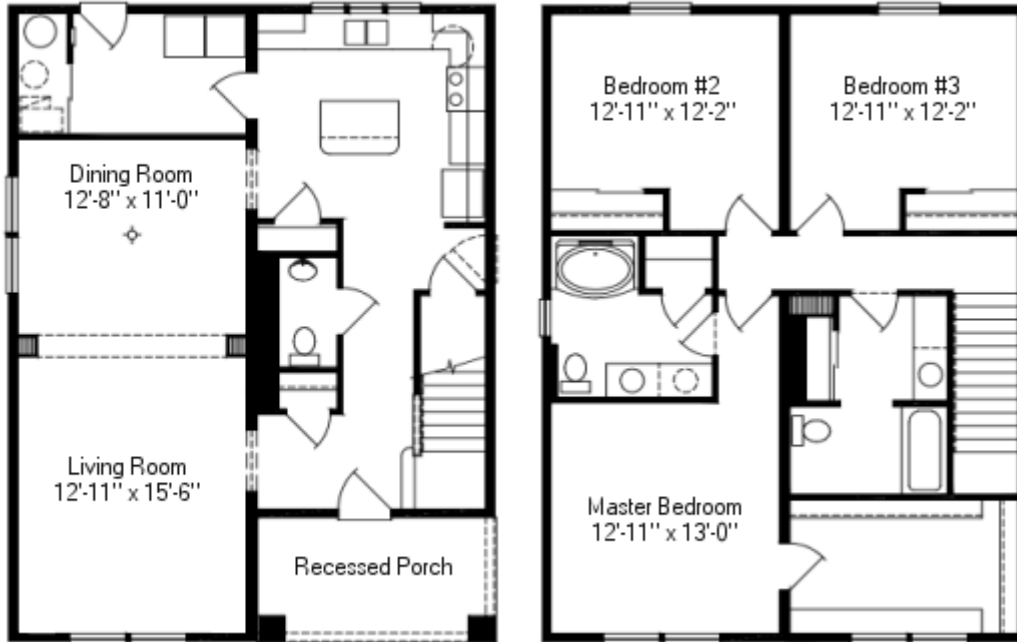

# Georgetown A.29/36

Crawl Space 27'-4" x 29/36', 1839 Sq. Ft. Living Area

## Options

- Crawl Space 27'-4" x 29/36'

## Features

- Andersen Double Hung Tilt Windows with Low E High Performance Glass
- Andersen Gliding Door with Low E High Performance Glass
- Kohler Tub, Shower Unit, and Faucets
- DuPont Tyvek House Wrap
- HAAS Oak Cabinets
- 2 x 6 Exterior Walls, 16" on Center
- R-38 Ceiling Insulation - 12" Fiberglass Batt
- R-19 Insulation in Exterior Walls 6" Fiberglass Batt
- R-13 Floor Insulation - 3 1/2" Fiberglass Bat
- Plumb-Pex® Water Line System
- PVC Waste Lines