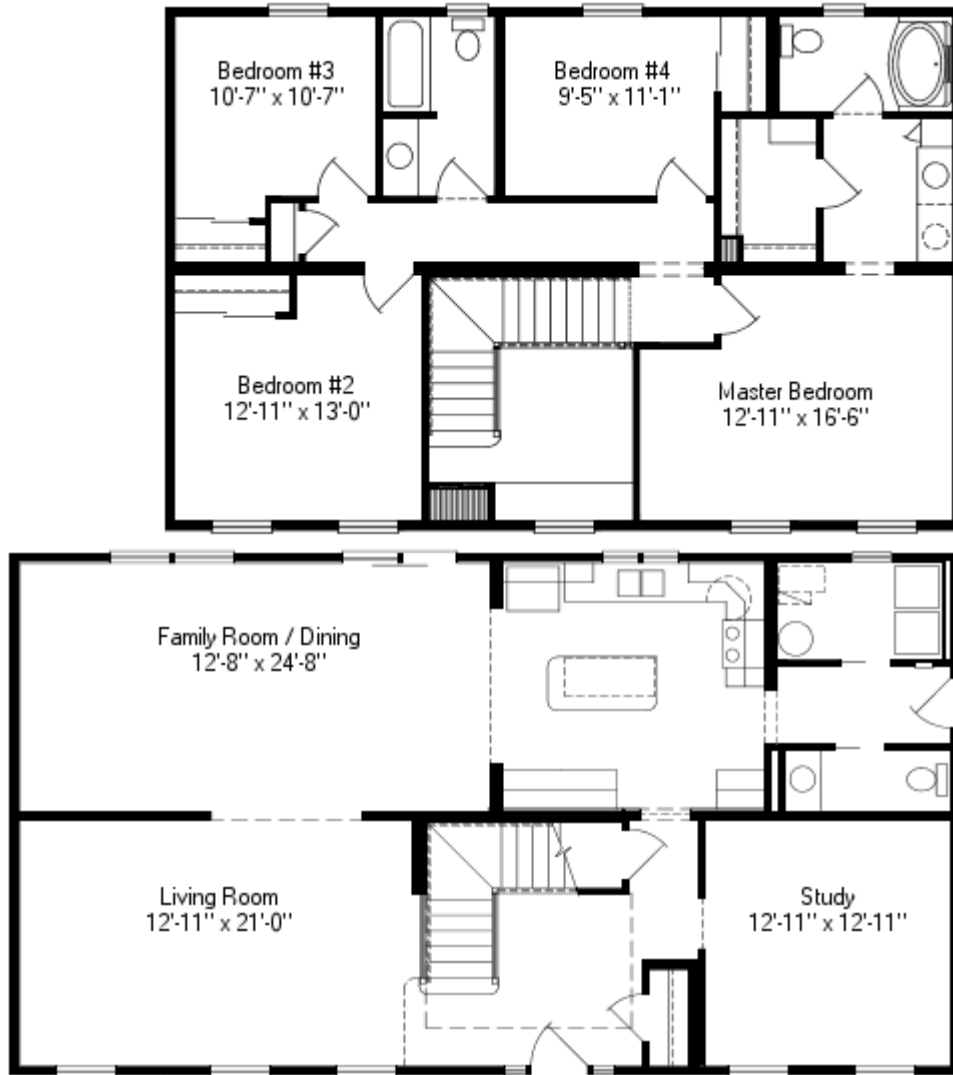

Arlington III E.50

Crawl Space 27'-4" x 50', 2375 Sq. Ft. Living Area

Options

- Crawl Space 27'-4" x 50'
- Standard Utility
- Standard Master Bath

Features

- Andersen Double Hung Tilt Windows with Low E High Performance Glass
- Andersen Gliding Door with Low E High Performance Glass
- Kohler Tub, Shower Unit, and Faucets
- DuPont Tyvek House Wrap
- HAAS Oak Cabinets
- 2 x 6 Exterior Walls, 16" on Center
- R-38 Ceiling Insulation - 12" Fiberglass Batt
- R-19 Insulation in Exterior Walls 6" Fiberglass Batt
- R-13 Floor Insulation - 3 1/2" Fiberglass Bat
- Plumb-Pex® Water Line System
- PVC Waste Lines