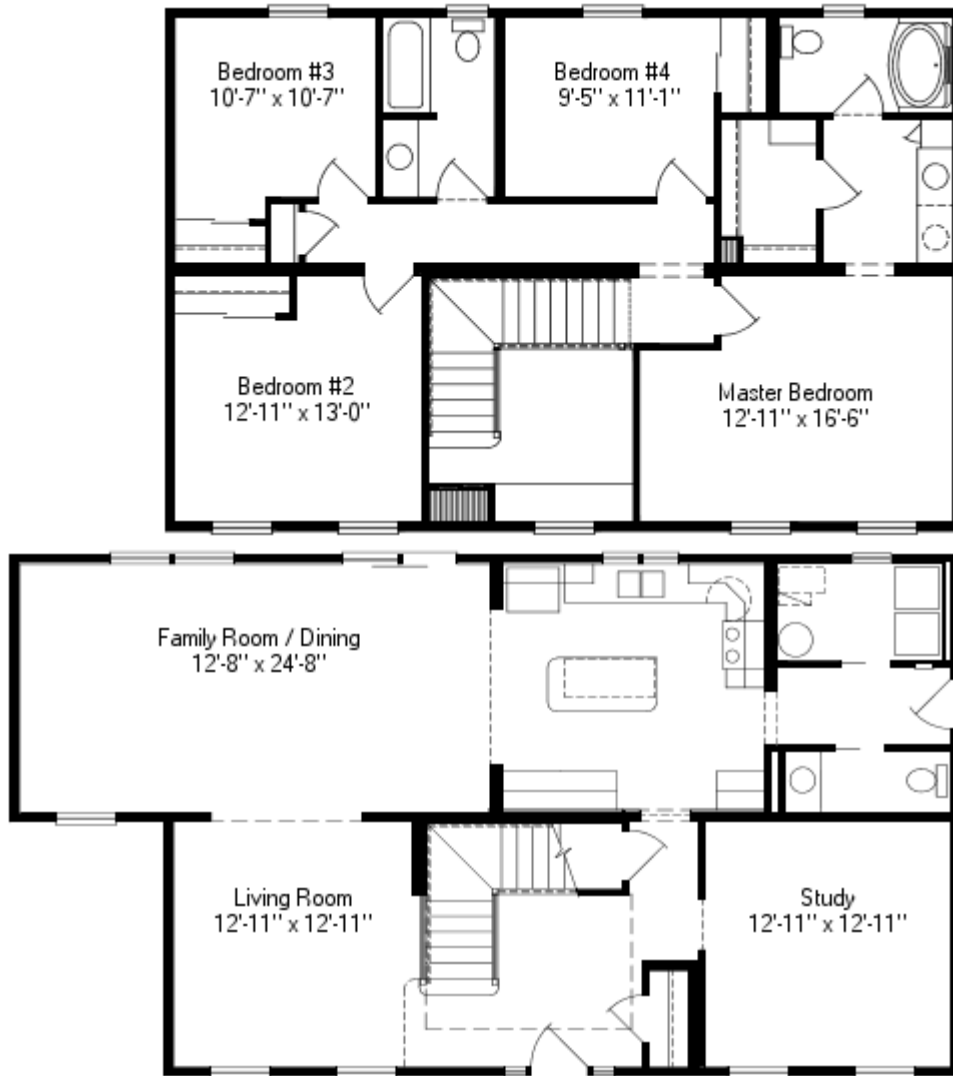

# Arlington II C.42/50

Crawl Space 27'-4" x 42/50', 2266 Sq. Ft. Living Area

## Options

- Crawl Space 27'-4" x 42/50'
- Standard Utility
- Standard Master Bath

## Features

- Andersen Double Hung Tilt Windows with Low E High Performance Glass
- Andersen Gliding Door with Low E High Performance Glass
- Kohler Tub, Shower Unit, and Faucets
- DuPont Tyvek House Wrap
- HAAS Oak Cabinets
- 2 x 6 Exterior Walls, 16" on Center
- R-38 Ceiling Insulation - 12" Fiberglass Batt
- R-19 Insulation in Exterior Walls 6" Fiberglass Batt
- R-13 Floor Insulation - 3 1/2" Fiberglass Bat
- Plumb-Pex® Water Line System
- PVC Waste Lines