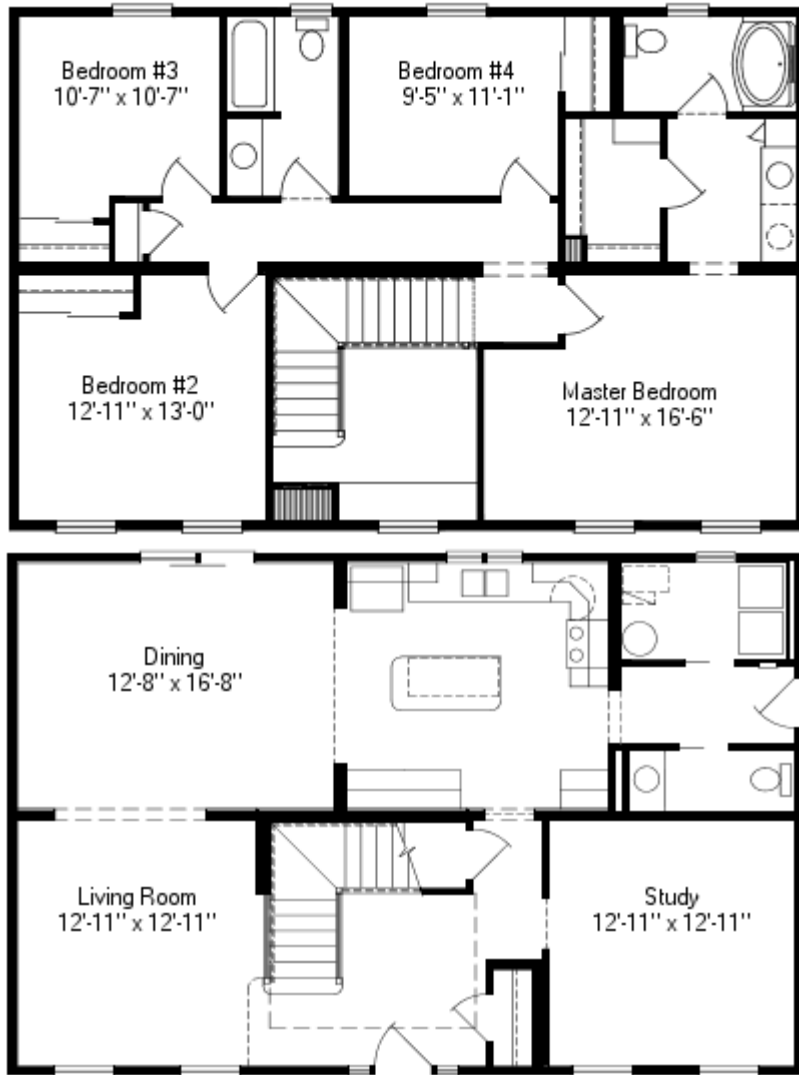

# Arlington I A.42

Crawl Space 27'-4" x 42', 2156 Sq. Ft. Living Area

## Options

- Crawl Space 27'-4" x 42'
- Standard Utility
- Standard Master Bath

## Features

- Andersen Double Hung Tilt Windows with Low E High Performance Glass
- Andersen Gliding Door with Low E High Performance Glass
- Kohler Tub, Shower Unit, and Faucets
- DuPont Tyvek House Wrap
- HAAS Oak Cabinets
- 2 x 6 Exterior Walls, 16" on Center
- R-38 Ceiling Insulation - 12" Fiberglass Batt
- R-19 Insulation in Exterior Walls 6" Fiberglass Batt
- R-13 Floor Insulation - 3 1/2" Fiberglass Bat
- Plumb-Pex® Water Line System
- PVC Waste Lines