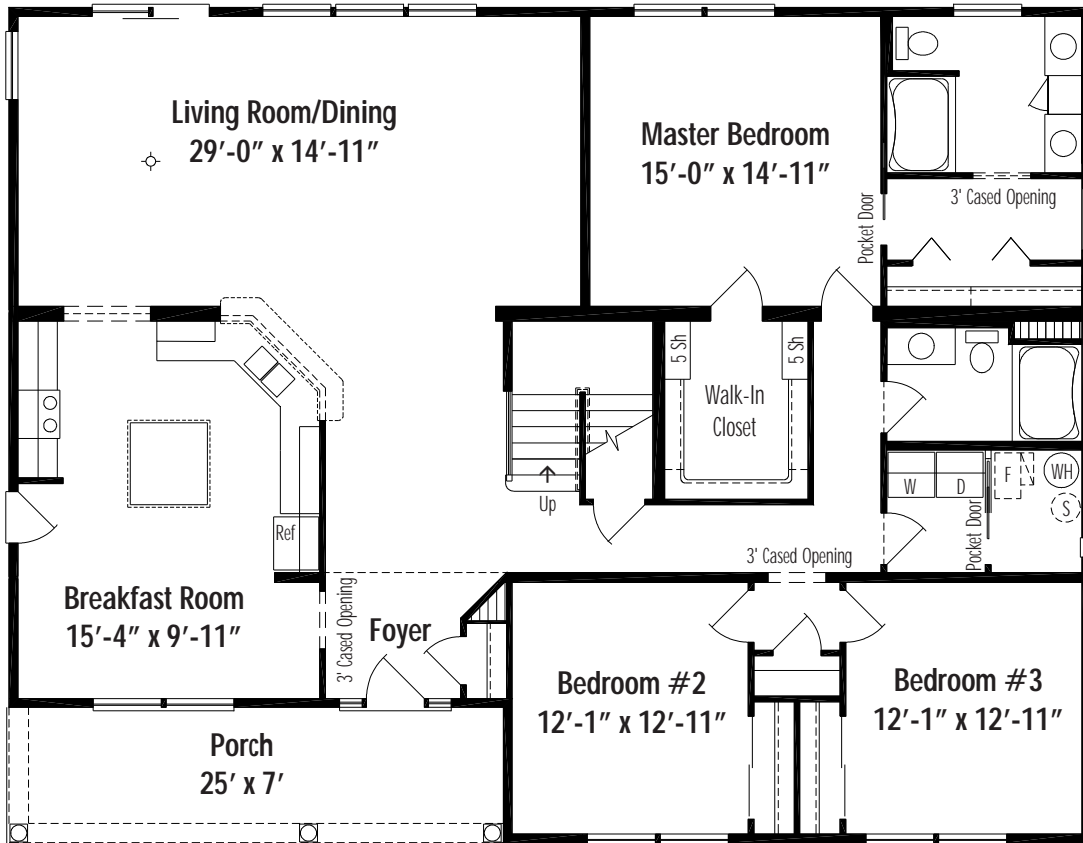

# Malibu C • California Ranch

Malibu C Crawl Space 43' x 56', 2564 Sq. Ft. Living Area Including Loft

Master Bath Option MLM1

Floor plan dimensions are approximate. Artist's floorplans, elevation renderings and photographs are for illustration purposes only and may include optional features. Garages, porches and other attachments are not included unless specified in the written contract. All construction details and specifications must be written in the contract. No oral conditions.