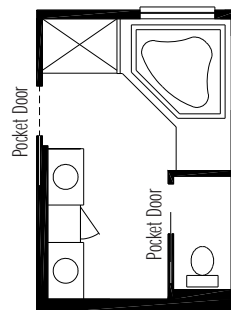

# Malibu C • California Ranch

Malibu C Crawl Space 43' x 56', 2564 Sq. Ft. Living Area Including Loft

Master Bath Option MLM1

Floor plan dimensions are approximate. Artist's floorplans, elevation renderings and photographs are for illustration purposes only and may include optional features. Garages, porches and other attachments are not included unless specified in the written contract. All construction details and specifications must be written in the contract. No oral conditions.