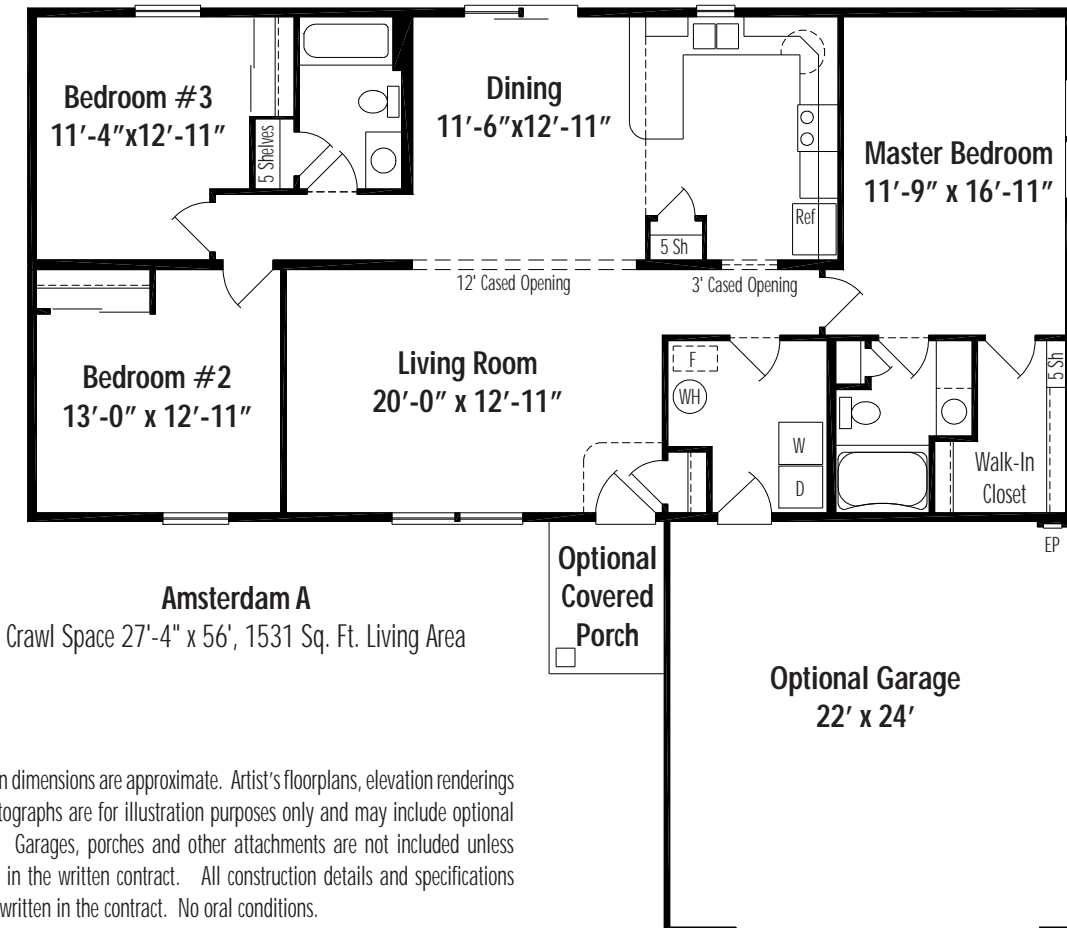

# Amsterdam A • Traditional Ranch

Shown with Optional Double Bedroom Windows

Floor plan dimensions are approximate. Artist's floorplans, elevation renderings and photographs are for illustration purposes only and may include optional features. Garages, porches and other attachments are not included unless specified in the written contract. All construction details and specifications must be written in the contract. No oral conditions.